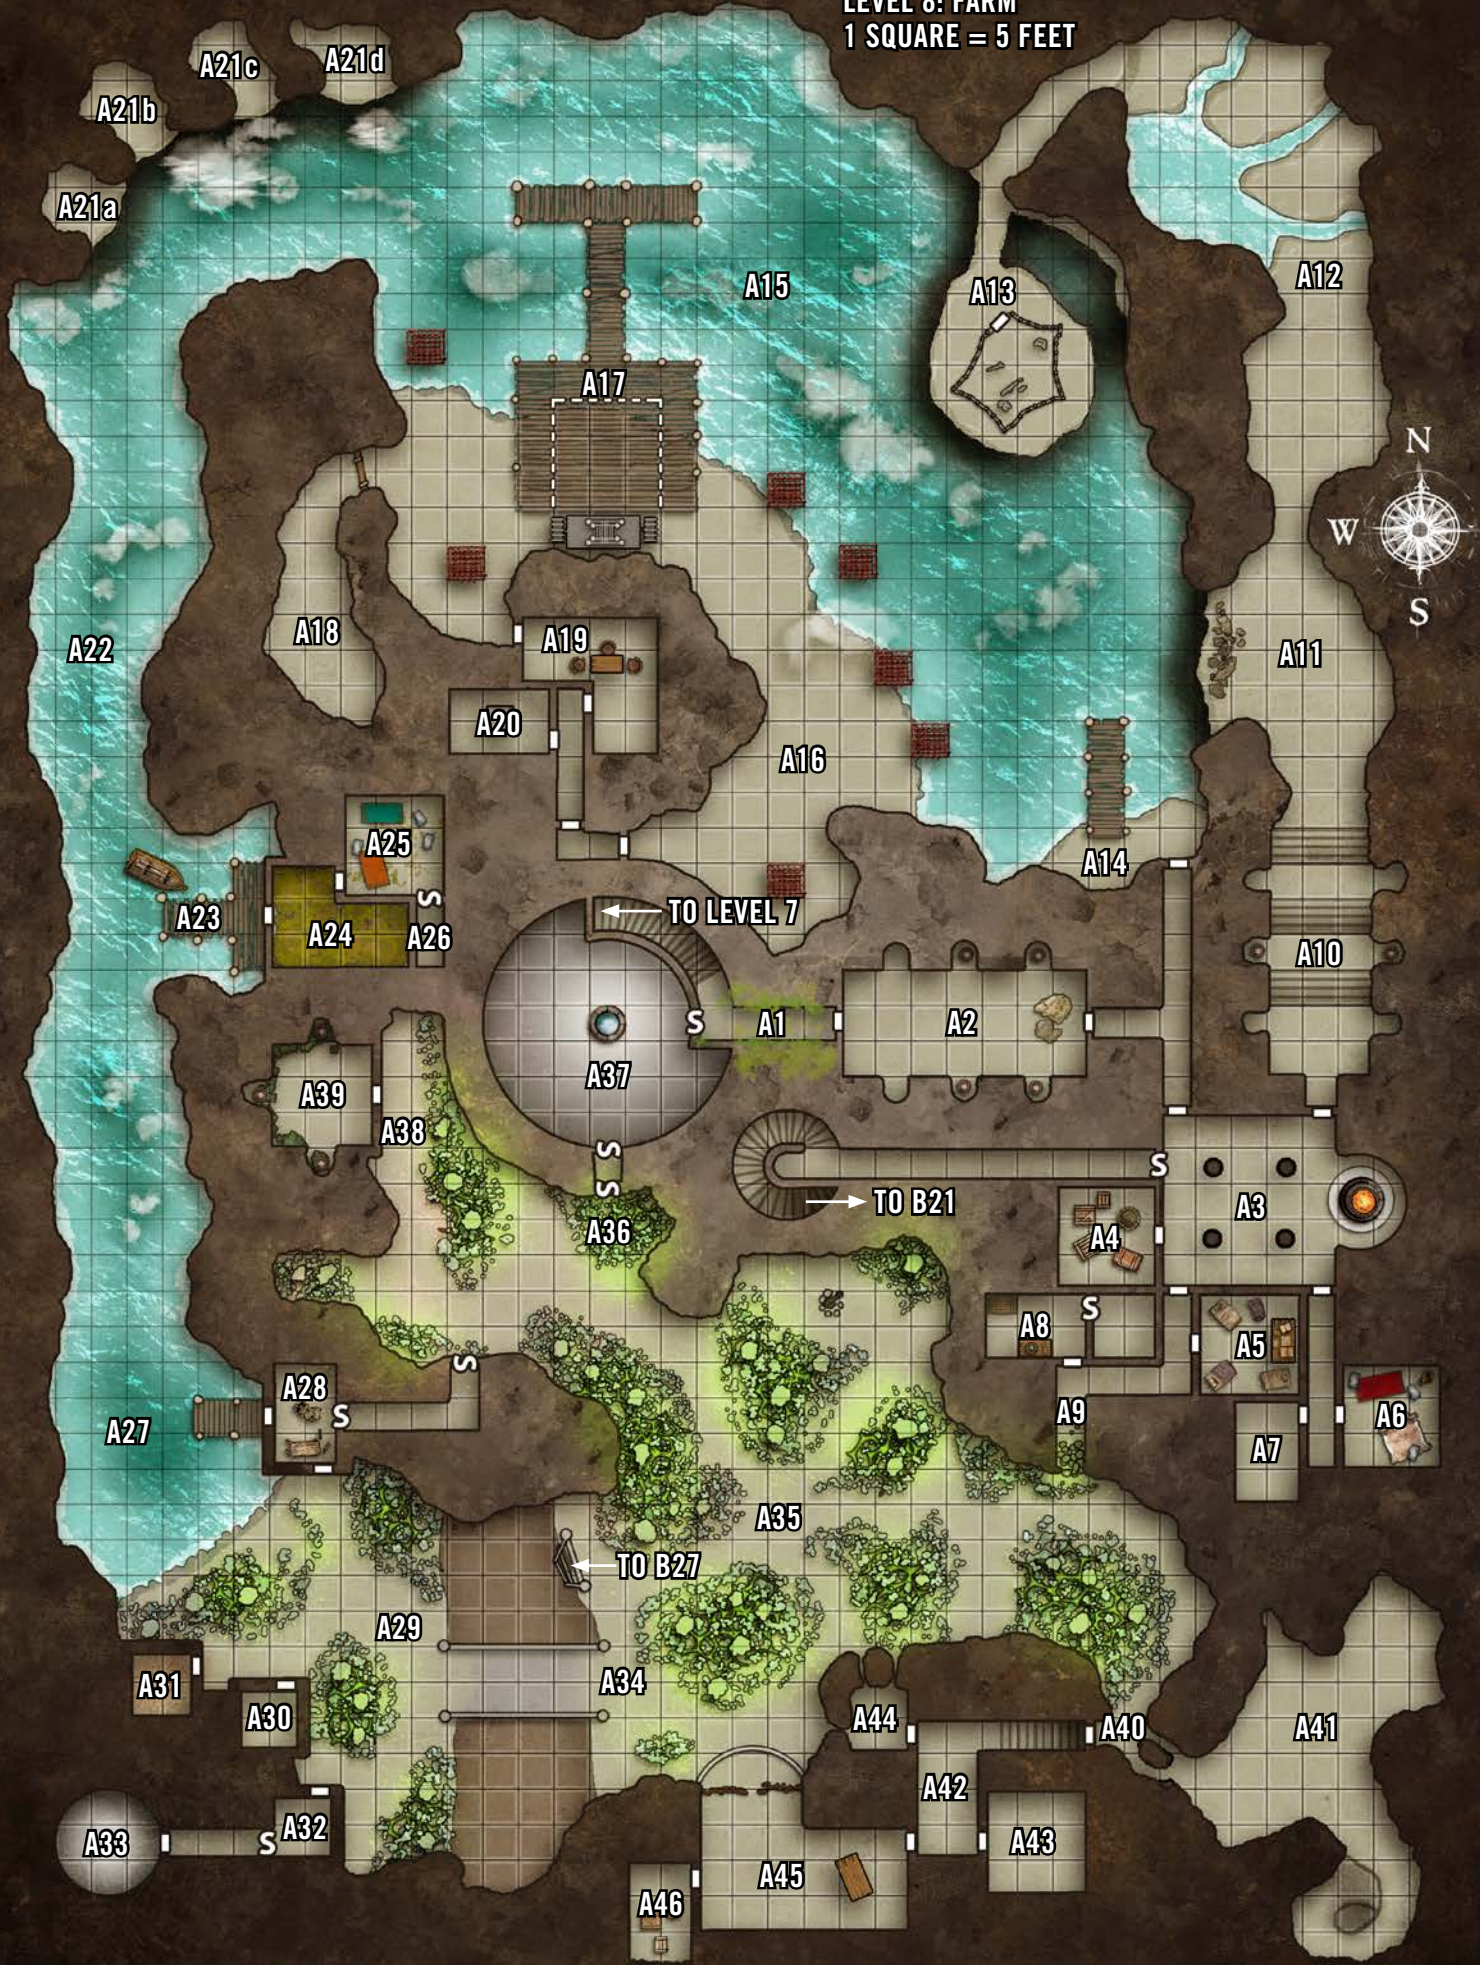

## Abomination Vaults

ADVENTURE PATH

# EYES OF EMPTY DEATH

By Stephen Radney-MacFarland

LEVEL 8: FARM  
1 SQUARE = 5 FEET